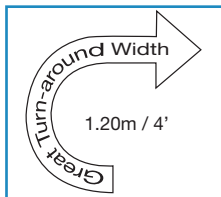

Rascal P327 XL

Full Suspension

Up to 32km

20 Mile
Range*

Max. Carrying
Capacity
204kgs / 32 Stone

Great
Turn-around
Width
1.20m / 4'

Rascal P327 XL

Rascal P327 XL Specification:

Type Class	B / 2
Overall length	112cm / 44"
Overall width	69cm / 27"
Floor to seat height	54-56.5cm (min-max)
Seat width	52cm / 20.5"
Seat depth	45.7cm / 18"
Maximum carrying capacity	204kgs / 32 stone
Battery voltage and capacity	12V / 55Ah x 2
Maximum speed	6.4km/h / 4mph
Ground clearance	5cm / 2"
Maximum kerb height	5cm / 2"
Range*	up to 32km / 20 miles
The maximum safe slope	6°
Turn-around width	1.20 / 4'
Colour	Red / Teal